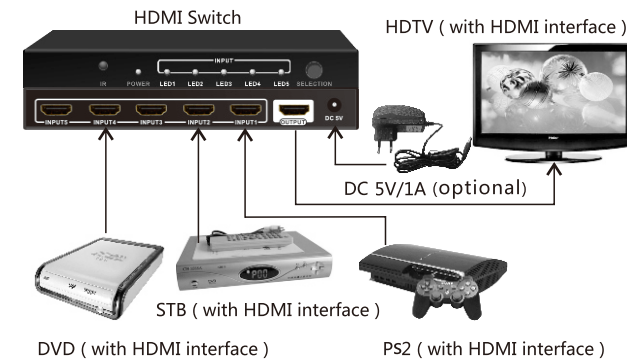

材质：128G铜版纸  
大小：384x130mm

**5x1 4Kx2K HDMI Switch**  
*User Manual*

**I . INTRODUCTION**

The 5x1 HDMI Switch routes high definition video (in multiple resolutions up to 4Kx2K) and digital audio from any one of the five sources to one HDTV. Five inputs accommodate the simultaneous connection of up to five HDMI sources and are switched easily by the IR remote control within package. It supports 1080p/24Hz 3D source.

**III . INTERFACE SPECIFICATONS**

- ①-----Connect HDMI Sources
- ②-----Connect HDMI Display

- ③-----Connect DC 5V/1A power supply (adapter not included in the package)
- ④-----IR Receiver
- ⑤-----Power Indicator
- ⑥-----Output Indicator HDMI1/HDMI2/HDMI3/HDMI4/HDMI5
- ⑦-----Input singal selection

**IV . CONNECTION & OPERATION**

1. Connect the HDMI input source into the switcher. Please refer to connection diagram.
2. This device is powered by HDMI port ,if no picture output, please connect a 5V1A power supply to the DC port. Attention: Insert / Extract cable gently.

**V . Setting Description**

1. Set the HDMI sources at HDMI output, and the HDMI display at HDMI input mode; Connect input sources first, then connect output device, then connect power supply.
2. Switch between 5 inputs manually by 'SELECTION'
3. Switch by remote control. '⏻' 'turn off output,' '<', '> ': previous or next input '1','2', '3': select the input port