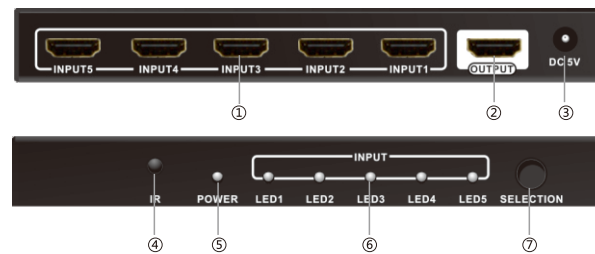

材质：128G铜版纸  
大小：384x130mm

**5x1 4Kx2K HDMI Switch**  
*User Manual*

**I . INTRODUCTION**

The 5x1 HDMI Switch routes high definition video (in multiple resolutions up to 4Kx2K) and digital audio from any one of the five sources to one HDTV. Five inputs accommodate the simultaneous connection of up to five HDMI sources and are switched easily by the IR remote control within package. It supports 1080p/24Hz 3D source.

**II . FEATURES**

1. Plug and play, no software driver is needed;
2. Transfer high definition video and digital audio via one HDMI cable;
3. Signal transmission rate up to 3.4Gbps;
4. HDMI resolution up to 4Kx2K and UVGA resolution up to 1920 x 1200;

**III . INTERFACE SPECIFICATONS**

- ①-----Connect HDMI Sources
- ②-----Connect HDMI Display

- ③-----Connect DC 5V/1A power supply (adapter not included in the package)
- ④-----IR Receiver
- ⑤-----Power Indicator
- ⑥-----Output Indicator HDMI1/HDMI2/HDMI3/HDMI4/HDMI5
- ⑦-----Input singal selection

**VI . BOX CONTENT**

I T E M	QTY	REMARKS
5x1 HDMI Switch	1pcs	
Remote Control	1pcs	
User Manual	1pcs	

**VII . SPECIFICATIONS**

Transmission distance	2Meters
DDC Voltage	5 volts p-p (TTL)
TMDS Voltage	1.0 volts p-p ; Resistance:75Ω
Power supply	DC 5V; Max. Power: 1.0W
Operating Temperature	0 °C to +40°C
Storage Temperature	-10°C to +60°C
Product size: (mm)	162*69*19 (mm)